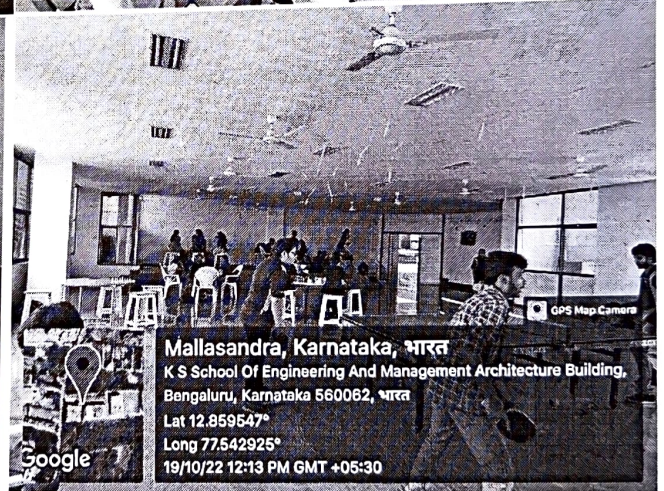

KSSEM
K S SCHOOL OF ENGINEERING AND MANAGEMENT

Kammavari Sangham (R) 1952
K. S. GROUP OF INSTITUTIONS

K. S. SCHOOL OF ENGINEERING AND MANAGEMENT

Approved by AICTE, New Delhi; Affiliated to VTU, Belagavi, Karnataka; Accredited by NAAC

#15, Near Vajarahalli, Mallasandra, off kanakapura Road, Bengaluru – 560109

Tel: +91 8028425012/013/163, Fax: +91 80 28425164, Mob: 88844444408 / 9606055906

www.kssem.edu.in

Day - 03: