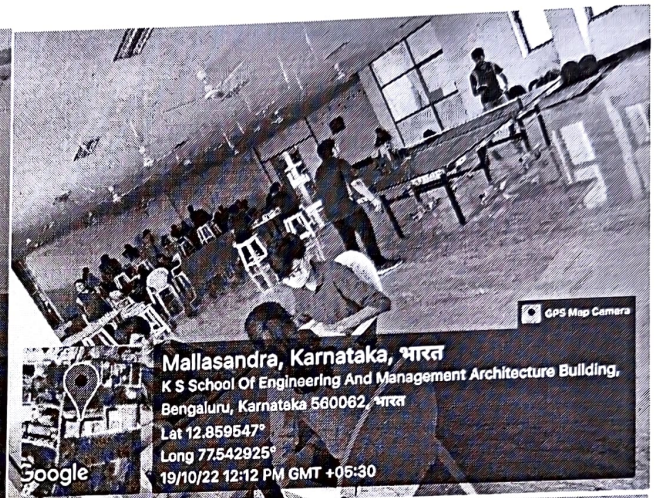

KSSEM
K S SCHOOL OF ENGINEERING AND MANAGEMENT

Kammavari Sangham (R) 1952
K. S. GROUP OF INSTITUTIONS

K. S. SCHOOL OF ENGINEERING AND MANAGEMENT

Approved by AICTE, New Delhi; Affiliated to VTU, Belagavi, Karnataka; Accredited by NAAC

#15, Near Vajarahalli, Mallasandra, off kanakapura Road, Bengaluru – 560109

Tel: +91 8028425012/013/163, Fax: +91 80 28425164, Mob: 88844444408 / 9606055906

www.kssem.edu.in

Day - 03: