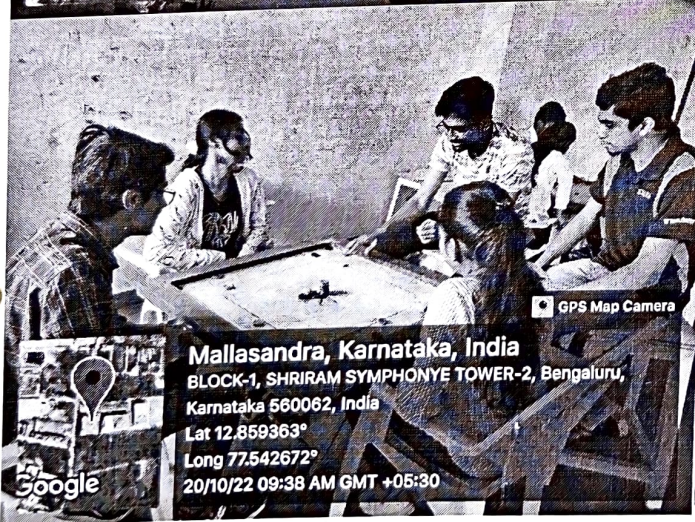

KSSEM
K. S. SCHOOL OF ENGINEERING AND MANAGEMENT

Kammavari Sangham (R) 1952
K. S. GROUP OF INSTITUTIONS

K. S. SCHOOL OF ENGINEERING AND MANAGEMENT
Approved by AICTE, New Delhi; Affiliated to VTU, Belagavi, Karnataka; Accredited by NAAC
#15, Near Vajarahalli, Mallasandra, off kanakapura Road, Bengaluru – 560109
Tel: +91 8028425012/013/163, Fax: +91 80 28425164, Mob: 88844444408 / 9606055906
www.kssem.edu.in

Day – 4: