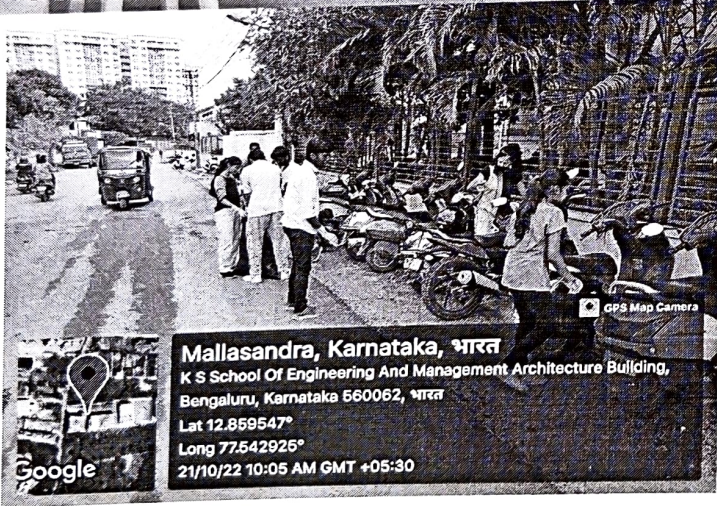

KSSEM
K. S. SCHOOL OF ENGINEERING AND MANAGEMENT

Kammavari Sangham (R) 1952
K. S. GROUP OF INSTITUTIONS

K. S. SCHOOL OF ENGINEERING AND MANAGEMENT
Approved by AICTE, New Delhi; Affiliated to VTU, Belagavi, Karnataka; Accredited by NAAC
#15, Near Vajarahalli, Mallasandra, off kanakapura Road, Bengaluru – 560109
Tel: +91 8028425012/013/163, Fax: +91 80 28425164, Mob: 88844444408 / 9606055906
www.kssem.edu.in

Day – 5:

We thank all resource people for accepting our invitation and for sharing their valuable information.

We thank our Management, CEO and Principal for encouragement to conduct the event.

NSS Program Officer

MANOHARKUMAR K N

NSS Program Officer

K S School of Engineering and Management
Bengaluru - 560 109

Principal

Dr. K. RAMA NARASIMHA

Principal/Director

K S School of Engineering and Management
Bengaluru - 560 109