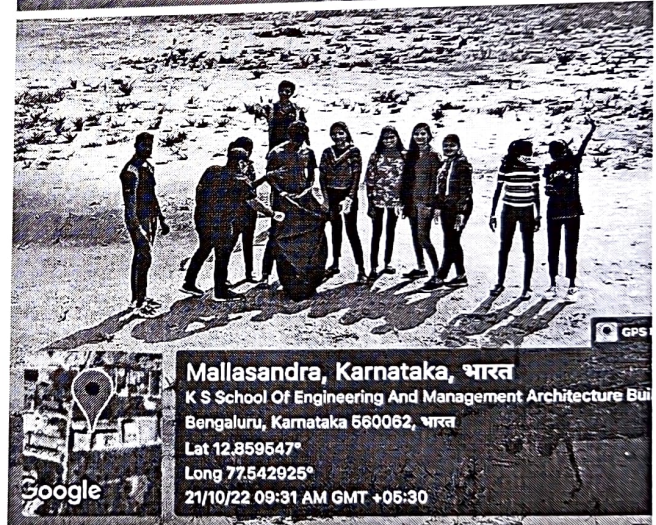

KSSEM
K. S. SCHOOL OF ENGINEERING AND MANAGEMENT

Kammavari Sangham (R) 1952
K. S. GROUP OF INSTITUTIONS

K. S. SCHOOL OF ENGINEERING AND MANAGEMENT
Approved by AICTE, New Delhi; Affiliated to VTU, Belagavi, Karnataka; Accredited by NAAC
#15, Near Vajarahalli, Mallasandra, off kanakapura Road, Bengaluru – 560109
Tel: +91 8028425012/013/163, Fax: +91 80 28425164, Mob: 88844444408 / 9606055906
www.kssem.edu.in

Day – 5:

We thank all resource people for accepting our invitation and for sharing their valuable information.

We thank our Management, CEO and Principal for encouragement to conduct the event.

NSS Program Officer

MANOHARKUMAR K N

NSS Program Officer

K S School of Engineering and Management
Bengaluru - 560 109

Principal

Dr. K. RAMA NARASIMHA

Principal/Director

K S School of Engineering and Management
Bengaluru - 560 109