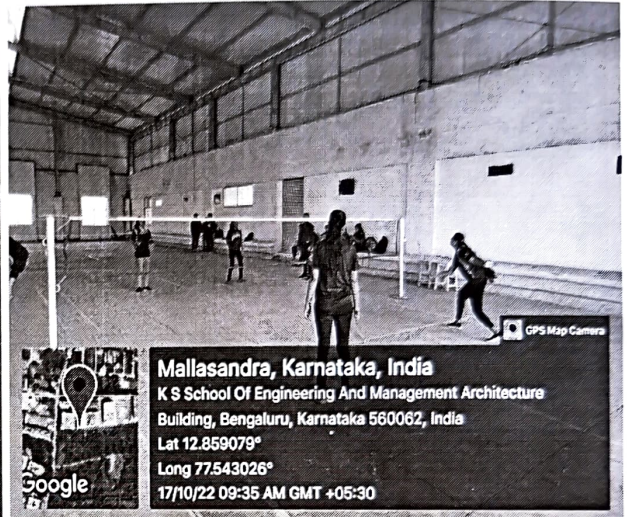

KSSEM
K.S. SCHOOL OF ENGINEERING AND MANAGEMENT

Kammavari Sangham (R) 1952
K. S. GROUP OF INSTITUTIONS

K. S. SCHOOL OF ENGINEERING AND MANAGEMENT

Approved by AICTE, New Delhi; Affiliated to VTU, Belagavi, Karnataka; Accredited by NAAC
#15, Near Vajarahalli, Mallasandra, off kanakapura Road, Bengaluru – 560109
Tel: +91 8028425012/013/163, Fax: +91 80 28425164, Mob: 88844444408 / 9606055906
www.kssem.edu.in

Day - 01: