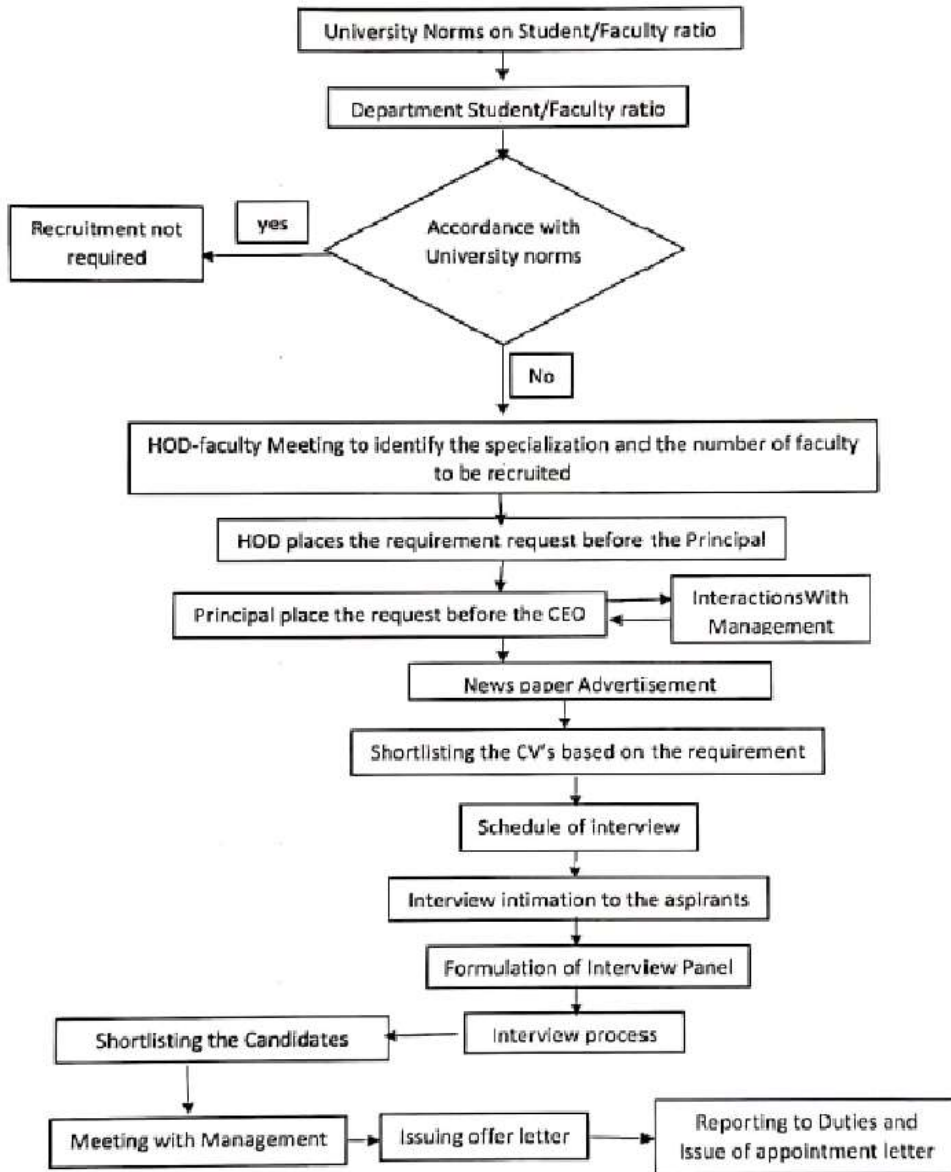

**SOP FOR FACULTY RECRUITMENT**

  
**Dr. K. RAMA NARASIMHA**  
Principal/Director  
K S School of Engineering and Management  
Bangalore - 560 109